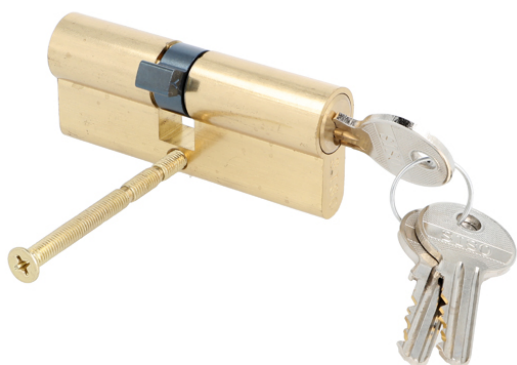

# PRODUCT SHEET

**Description:**

Profile Cylinder, Brass Polished, 75mm (30+10+35mm) FAB Key Way, W/3 SISO Metal Keys, W/Screw

**Item number:**

14.60.131-0

| Units | Box | Carton | HS Code    | Barcode   |
|-------|-----|--------|------------|---|
| Pcs.  | 10  | 100    | 8301600090 | <br>5704866051453 |