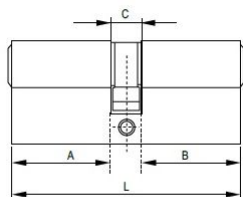

# PRODUCT SHEET

**Description:**

Profile Cylinder, Brass Polished, 75mm (30+10+35mm) FAB Key Way, W/3 SISO Metal Keys, W/Screw

**Item number:**

14.60.131-0

| Units | Box | Carton | HS Code    | Barcode   |
|-------|-----|--------|------------|---|
| Pcs.  | 10  | 100    | 8301600090 | <br>5704866051453 |