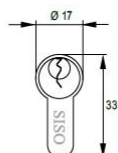

# PRODUCT SHEET

**Description:**

Profile Cylinder, Brass Polished, 75mm (30+10+35mm) FAB Key Way, W/3 SISO Metal Keys, W/Screw

**Item number:**

14.60.131-0

| Units | Box | Carton | HS Code    | Barcode   |
|-------|-----|--------|------------|---|
| Pcs.  | 10  | 100    | 8301600090 | <br>5704866051453 |